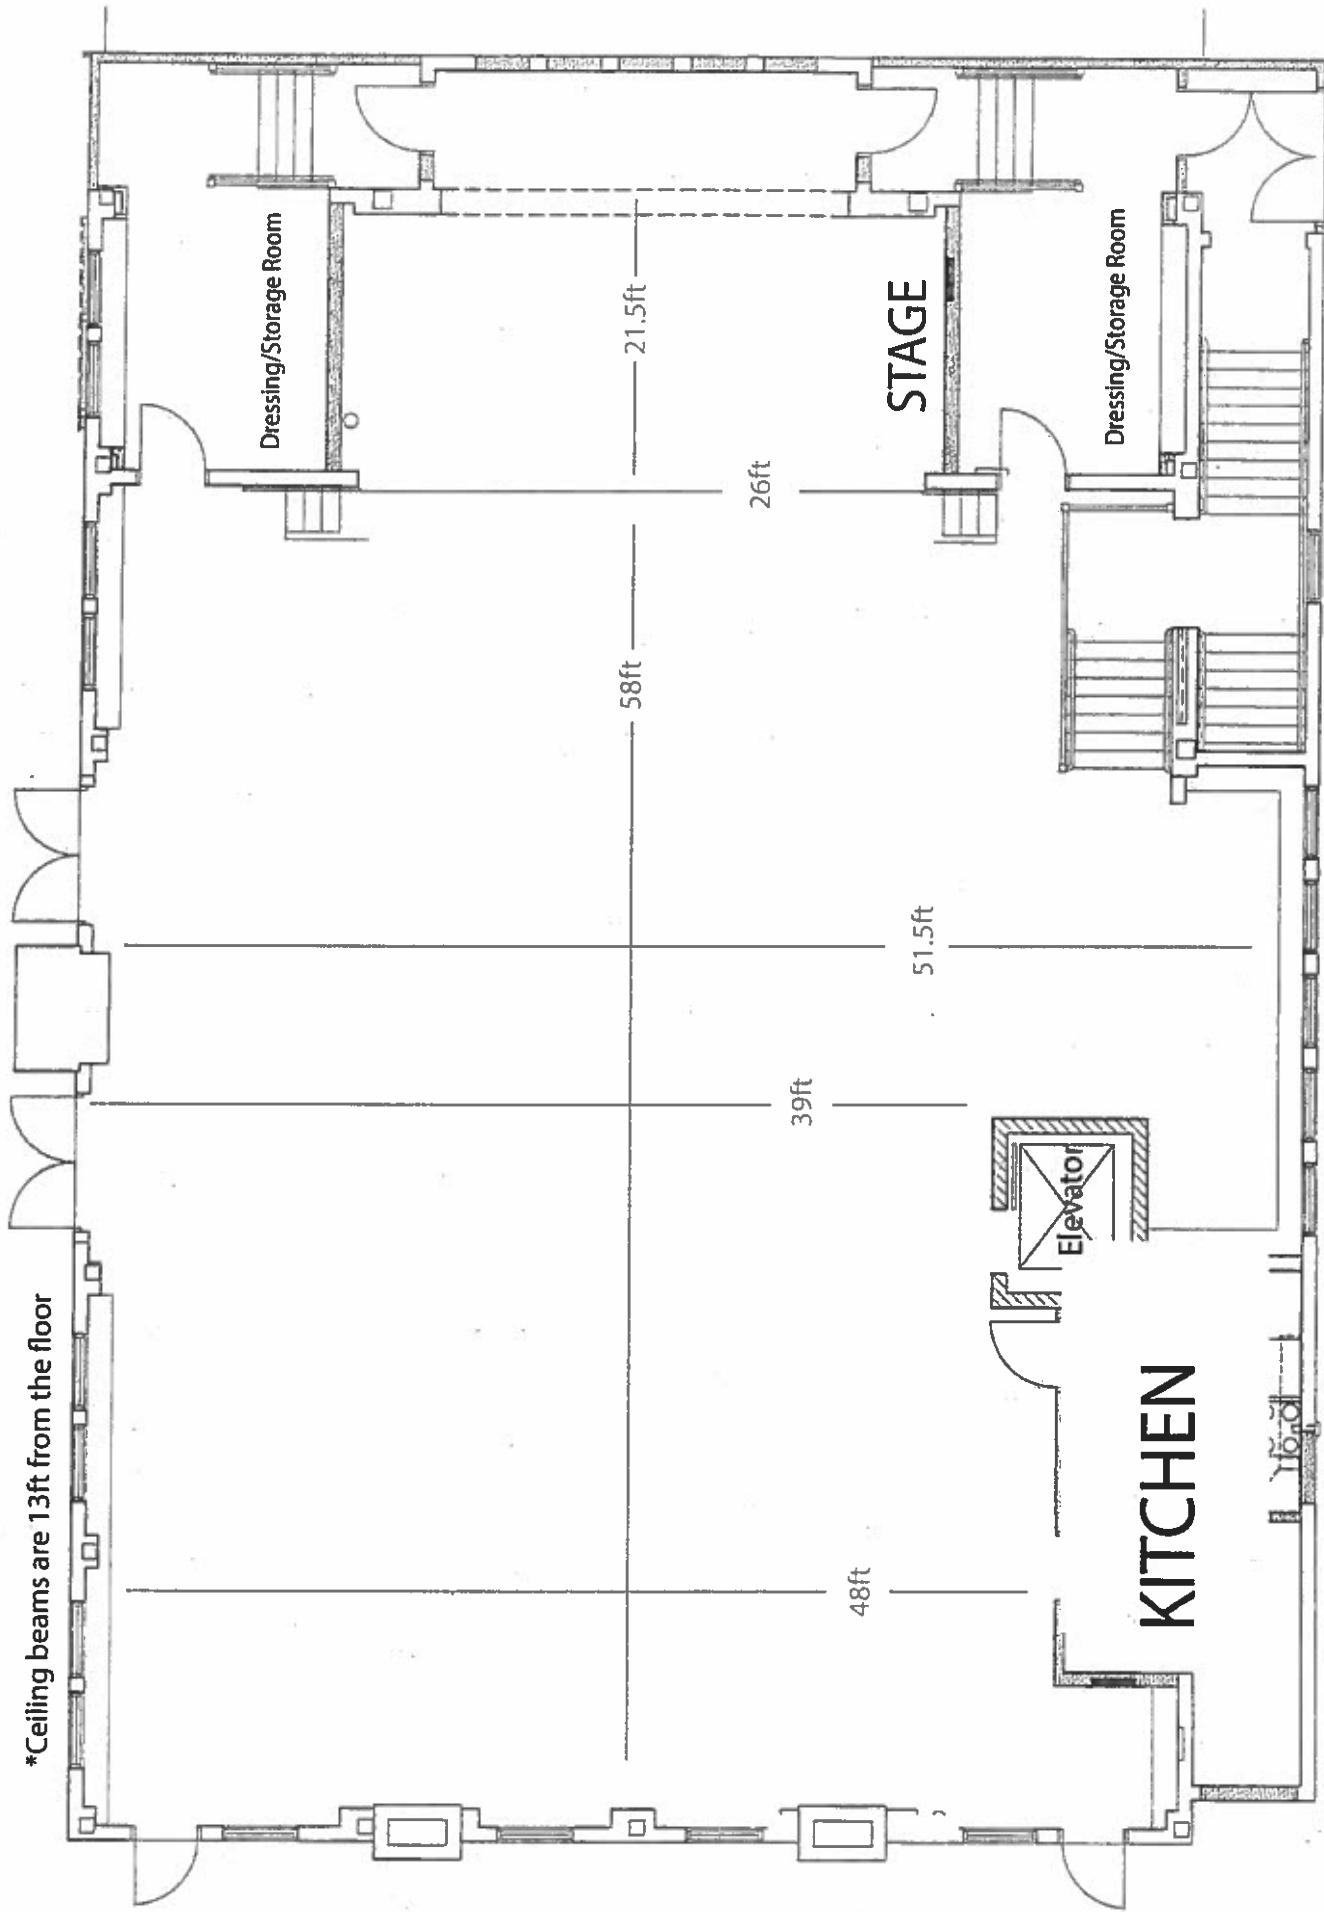

Ballroom layout and dimensions

*Ceiling beams are 13ft from the floor